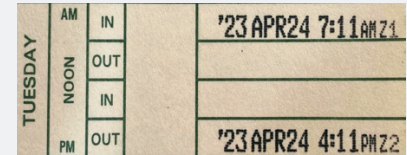

### Programming zone

Z1 = Late In

Z2 = Early Out