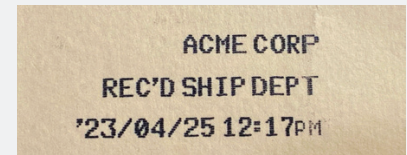

Customized Consecutive print

3 Programmable (alpha numeric lines)

Prints 1 line at a time

Specifications

POWER ADAPTER

AC 120-240VAC $\pm$ 10%, 60 Hz

POWER CONSUMPTION

Normal 3W, Max. 6W

AMBIENT TEMPERATURE

14°F ~113°F (-10°C ~ 45°C)

HUMIDITY

10% ~ 90% (no condensation)

DIMENSIONS

5.9" W x 6.9" H x 6"D
(150 W mm x 176 H mm x 153 D mm)

WEIGHT

6 lbs. (2.3 kg)

Specifications are approximate and are subject to change without notice.

OWL TIMECLOCK

www.owltimeclock.com

Head Office: **Toronto** 310 Judson St., Unit 6, Toronto,
Tel: 416-252-1186 Toll Free: 1-877-567-0633

Ontario M8Z 5T6

Montreal
Tel: (514) 333-3273

Edmonton
Tel: (780) 438-2181

Calgary
Tel: (403) 258-2611

Vancouver
Tel: (604) 873-6571