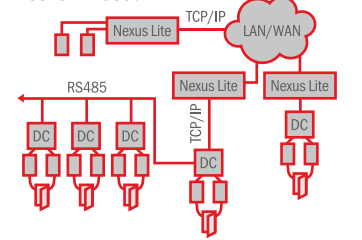

[Request Quote](#)

The Nexus Lite system provides advanced access control features in an affordable package. The large, two and a half inch color TFT touch screen brings complete system configuration and control to your fingertips and built in wizards simplify initial setup and enrollment. With onboard reporting and system diagnostics, Nexus Lite is visually clean and easy to use, making access control setup and management for up to eight doors virtually effortless.

System Configuration Options

Standalone

Network Based

Legend: Wiegand Readers (red square with circle), DC (Door Controllers) (red square)

Specifications

- Tagholders: 1,000
- Buffered transactions: 5,000
- Doors: 1-8 (Anti-Passback)
- Readers: Up to 16 (8 APB Doors)
- Tags per person: Up to 3
- Tagholder Access Groups: 8