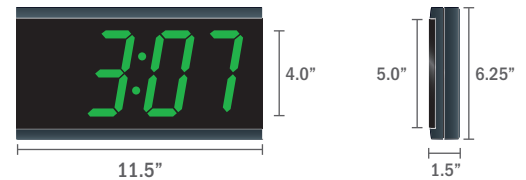

Request Quote

PoE / Ethernet Digital Clock System

Specifications

Character Height/ Digits	Weight	Dimensions (WXHxD)
2.5in/6-digit	1.5lbs (0.680kg)	11.25in x 4.5in x 1.5in (28.25cm x 11.5cm x 3.75cm)
3 in/4-digit	1.5lbs (0.680kg)	11.25in x 4.5in x 1.5in (28.25cm x 11.5cm x 3.75cm)
4 in/4-digit	1.9lbs (0.861kg)	11.5in x 6.25in x 1.5in (29cm x 15.75cm x 3.75cm)
4 in/6-digit	2.3lbs (1.043kg)	15.5in x 6.25in x 1.5in (39cm x 15.75cm x 3.75cm)

Operating Temp.	-30°F (-34.44°C) to 130°F (54.44°C)
Display Color	● Red (R) ● Blue (B) ● Green (G)
Bezel Color	■ Black (B) ■ Silver (S)
Display Format	12 or 24 hour mode
Power	Power over Ethernet IEEE 802.3af with 100-240 VAC 50/60 Hz option
Visibility	100ft (30.5m) 2.5in & 3in digit height 250ft (76.05m) 4in digit height
Mounting	Wall, Dual Wall, Dual Ceiling
Warranty	3-year manufacturer's limited warranty

Size Options

2.5in x 6 digit

3in x 4 digit

4in x 4 digit

4in x 6 digit

OWL TIMECLOCK

www.owltimeclock.ca

Head Office: **Toronto** 310 Judson St., Unit 6, Toronto, Ontario M8Z 5T6
Tel: 416-252-1186 Toll Free: 1-877-567-0633