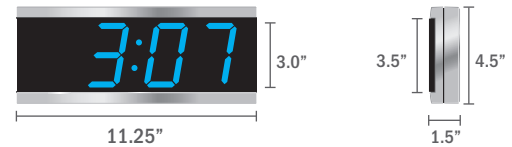

3in x 4 digit