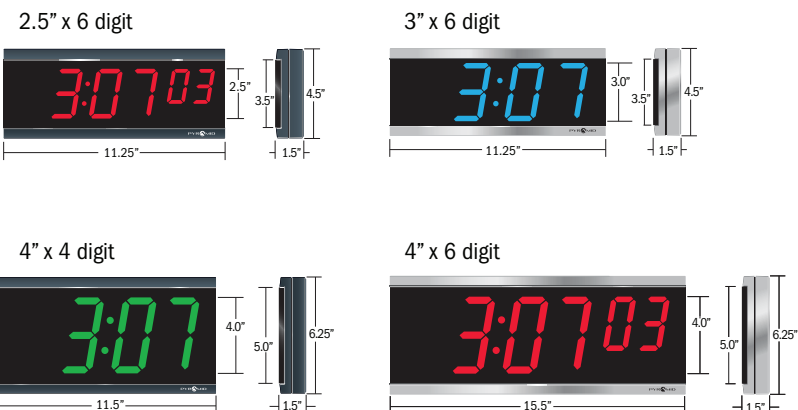

Accessories

Item Description:	Part #:
Digital Dual Clock Wall Bracket Kit (4" x 6dgt)	42442
Digital Dual Clock Wall Bracket Kit (2.5" x 6dgt, 3" x 4dgt & 4" x 4dgt)	42321
Digital Dual Clock Ceiling Bracket Kit	42443
Digital Clock Chrome Wire Guard (4" x 6dgt)	42316
Digital Clock Chrome Wire Guard (4" x 4dgt)	42400

Specifications

Digital Wireless Wall Clock Specifications

Character Height / Digits	Weight	Dimensions (diameter x depth)
2.5" / 6-digit	1.5 lbs (0.680kg)	11.25" x 4.5" x 1.5" (28.25cm x 11.5cm x 3.75cm)
3" / 4-digit	1.5 lbs (0.680kg)	11.25" x 4.5" x 1.5" (28.25cm x 11.5cm x 3.75cm)
4" / 4-digit	1.9 lbs (0.861kg)	11.5" x 6.25" x 1.5" (29cm x 15.75cm x 3.75cm)
4" / 6-digit	2.3 lbs (1.043kg)	15.5" x 6.25" x 1.5" (39cm x 15.75cm x 3.75cm)

Details	Description
Operating Temp	-30°F (-34.44°C) to 130°F (54.44°C)
Display Colour	● Red (R) ● Blue (B) ● Green (G)
Bezel Colour	 Black (B) Silver (S)
Display Format	12 or 24 hour mode
Power	100-240 VAC 50/60 Hz (12" lead) 24-36 Volt AC/DC (12" lead) 110 Volt (6ft cord)
Visibility	100ft (30.5m) 2.5" & 3" digit height 250ft (76.05m) 4" digit height
Time Update	Every 20 seconds
Mounting	Wall, Dual Wall, Dual Ceiling
Warranty	1 year free replacement warranty

Size Options

OWL TIMECLOCK

www.owltimeclock.ca

Head Office: **Toronto** 310 Judson St., Unit 6, Toronto, Ontario M8Z 5T6
Tel: 416-252-1186 Toll Free: 1-877-567-0633

Montreal
Tel: (514) 333-3273

Edmonton
Tel: (780) 438-2181

Calgary
Tel: (403) 258-2611

Vancouver
Tel: (604) 873-6571